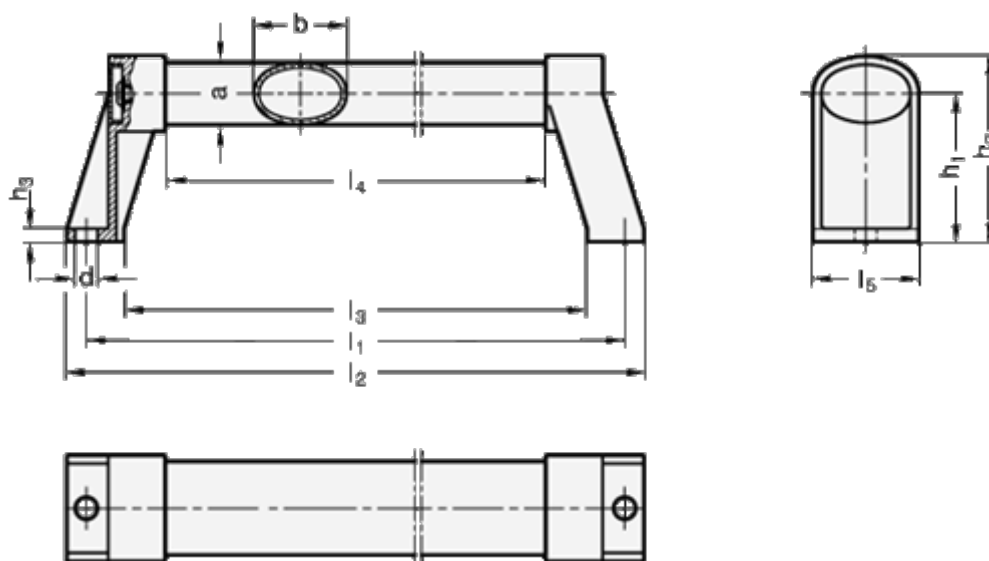

Article number: 20334136350ES

Description: E+G Oval tubular handle
GN 334.1-36-350-ES

Measures

a = 24	l3 = 321
b = 36	l4 = 289
d = 8.5	l5 = 41
h1 = 57	
h2 = 72	
h3 = 5	
l1 = 350	
l2 = 365	